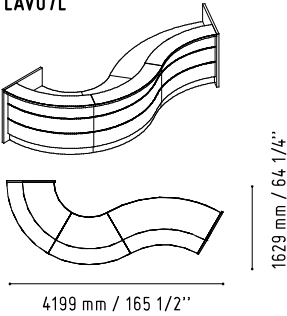

Due to a wide range of available elements the shape of the Valde reception desk can be configured in various forms — from a circle through an arch to angular and simple blocks. It allows to arrange even small reception rooms without any problems.

LAV07L