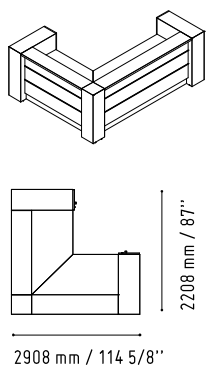

# VALDE

LAV03L

-  81 - HIGH GLOSS BURGUNDY
-  148 - HIGH GLOSS GREY
-  26 - ALUMINUM SATINATO

SNL16

-  WHITE GLOSS

LAV17L

-  81 - HIGH GLOSS BURGUNDY
-  148 - HIGH GLOSS GREY
-  67 - WHITE PASTEL