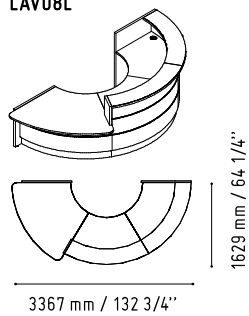

- WHITE GLOSS

LAV08L