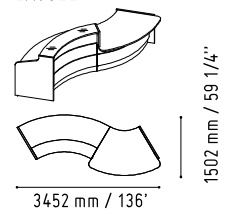

VALDE

- 74 - HIGH GLOSS ORANGE
- 73 - HIGH GLOSS WHITE
- 67 - WHITE PASTEL

- 73 - HIGH GLOSS WHITE
- 67 - WHITE PASTEL

LAV32L

- 80 - HIGH GLOSS GREEN
- 73 - HIGH GLOSS WHITE
- 67 - WHITE PASTEL