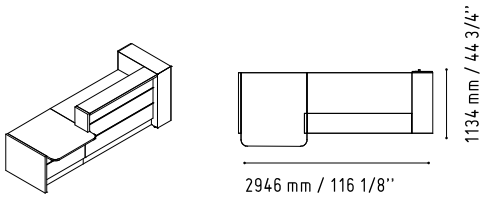

VALDE

LAV44