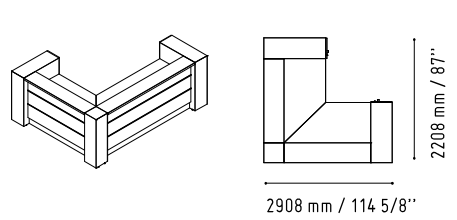

- 80 - HIGH GLOSS GREEN
- 73 - HIGH GLOSS WHITE
- 67 - WHITE PASTEL

- WHITE GLOSS

LAV17L