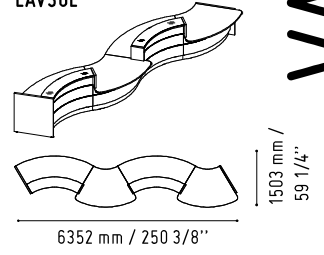

LAV36L

- 74 - HIGH GLOSS ORANGE
- 73 - HIGH GLOSS WHITE
- 67 - WHITE PASTEL