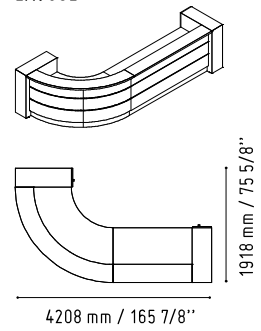

LAV60L

- 73 - HIGH GLOSS WHITE
- 67 - WHITE PASTEL