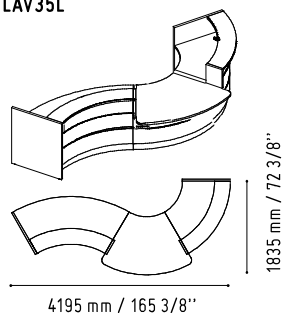

LAV35L

- 34 - CHESTNUT
- 148 - HIGH GLOSS GREY
- 26 - ALUMINUM SATINATO