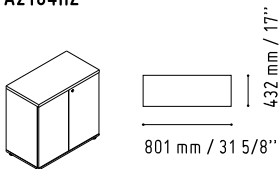

- 73 - HIGH GLOSS WHITE
- 67 - WHITE PASTEL

A2104HZ

- 80 - HIGH GLOSS GREEN
- 67 - WHITE PASTEL