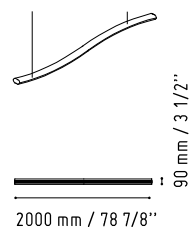

# VALDE

LAV35L

- 34 - CHESTNUT
- 148 - HIGH GLOSS GREY
- 26 - ALUMINUM SATINATO

SNA20

- WHITE GLOSS

LAV08L

- 31 - CANADIAN OAK
- 73 - HIGH GLOSS WHITE
- 67 - WHITE PASTEL

PS80