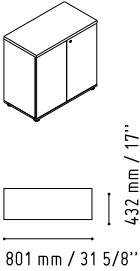

A2104HZ

- 148 - HIGH GLOSS GREY
- 67 - WHITE PASTEL