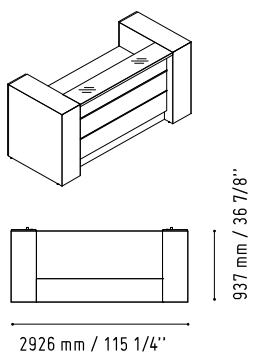

VALDE

LAV03L