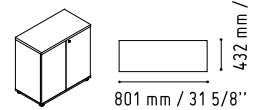

VALDE

- 74 - HIGH GLOSS ORANGE
- 73 - HIGH GLOSS WHITE
- 67 - WHITE PASTEL

- 73 - HIGH GLOSS WHITE
- 67 - WHITE PASTEL

A2104HZ

- 80 - HIGH GLOSS GREEN
- 73 - HIGH GLOSS WHITE
- 67 - WHITE PASTEL